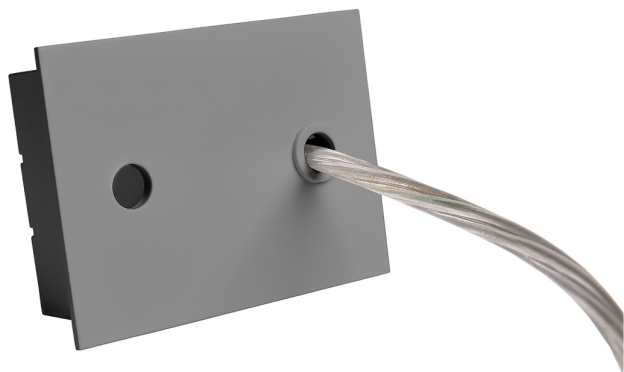

Accessory
Ref. ETC1029G

Ref ETC1029G compatible series equipment Trazzo 70. Color: Grey

Dimensions (mm):

L: 2000 mm