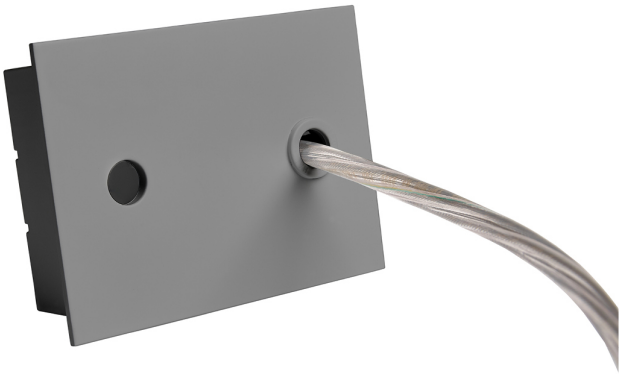

Accessory
Ref. ETC1029G

Ref ETC1029G compatible series equipment Zafiro. Color: Grey

Dimensions (mm):

L: 2000 mm