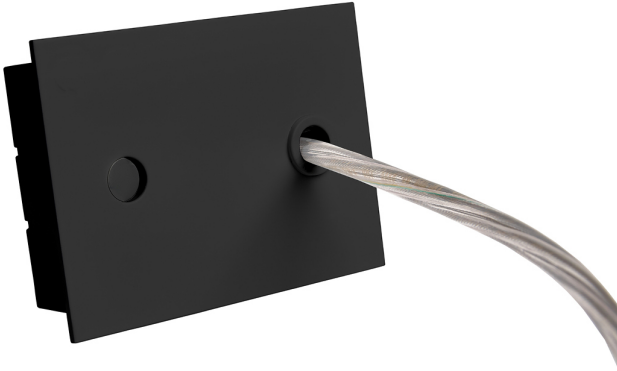

Accessory

Ref. ETC1029N

Ref ETC1029N compatible series equipment Eyre. Color: Black

Dimensions (mm):

L: 2000 mm