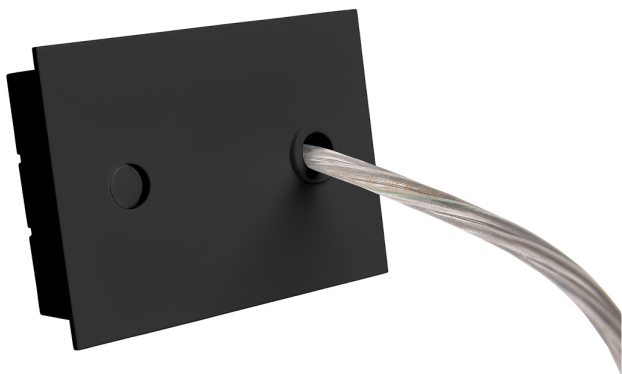

Accessory

Ref. ETC1029N

Ref ETC1029N compatible series equipment Trazzo Avant. Color: Black

Dimensions (mm):

L: 2000 mm