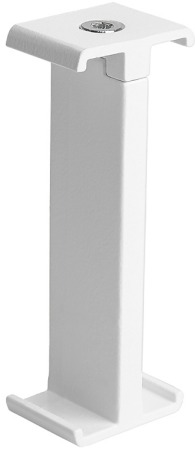

Accessory

Ref. SY014B

Ref SY014B compatible series equipment Sycom. Built in Wall or ceiling mounted fitting with ABS injected housing and opal polycarbonate diffuser. Color: White

Dimensions (mm):