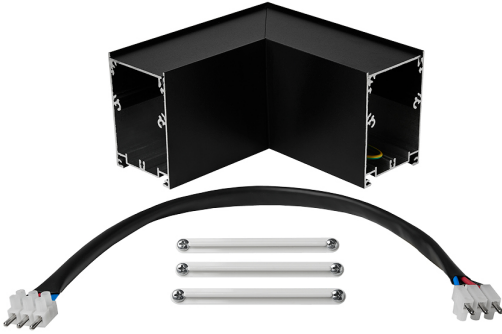

Accessory
Ref. TX006N

Ref TX006N compatible series equipment Trazzo Avant. Color: Black

Dimensions (mm):