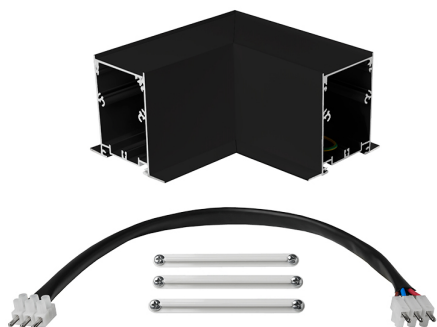

Accessory
Ref. TXE006N

Ref TXE006N compatible series equipment Trazzo Avant. Color: Black

Dimensions (mm):