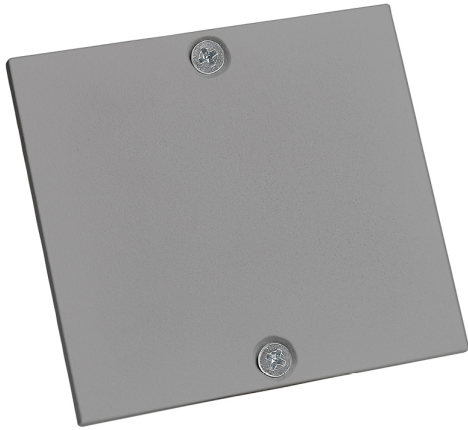

Accessory

Ref. TZ70D016G

Ref TZ70D016G compatible series equipment Trazzo 70. Built in Made of aluminum and lacquered with high-performance epoxy-polyester resins by electrostatic application and subsequent polymerization. Resistant to UV rays and corrosion.. Color: Grey

Dimensions (mm):