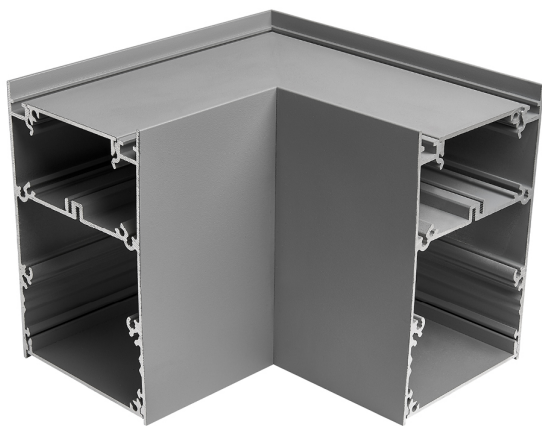

Accessory

Ref. TZ70M006G

Ref TZ70M006G compatible series equipment Trazzo Mixto. Built in Wall or ceiling mounted fitting with ABS injected housing and opal polycarbonate diffuser. Color: Grey

Dimensions (mm):