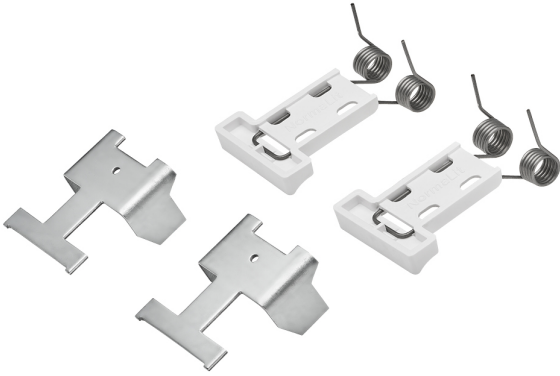

### Support mural

---

Accessoire  
Ref. AUKM

---

Accessoire: Support mural Ref AUKM équipement de série compatible Uro.

Dimensions (mm):