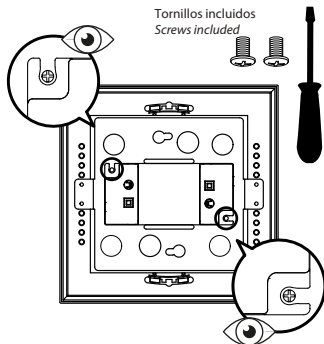

Instrucciones de montaje / Installation instructions

Polart

3

Click

Click

4

Click

Click

Click

⚠ No cubrir
Do not cover

⚠ NO TOCAR EL LED
DO NOT TOUCH THE LEDS

ETIMONPS

ATENCIÓN:

- -Desconectar el aparato antes de realizar cualquier tipo de operación de mantenimiento.
- -La luminaria ha de ser instalada únicamente por personal cualificado y conectada conforme a las normas vigentes.
- -Lampara no reemplazable por el usuario

WARNING:

- -Switch-off the power supply before carrying out any maintenance operation. Wait until luminaire have completely cooled off.
- -The luminaire shall be installed by a qualified electrician and wired in accordance with the current electrical regulations.
- -Lamp not replaceable by user.

Normagrup