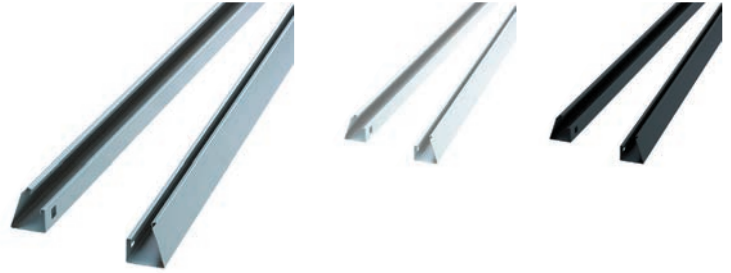

Structures

Ceiling suspended mounted

Recessed in the ceiling

○ RAL9016
● RAL9006
● RAL9011

Rail set 2x2000 mm

	COLOUR	Kg
MC2000B	○	4,8
MC2000G	●	4,8
MC2000N	●	4,8

End bridge bracket

	COLOUR	Kg
MSIB	○	0,65
MSIG	●	0,65
MSIN	●	0,65