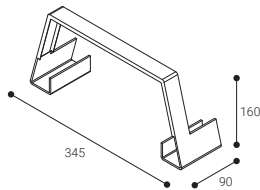

Structures

Ceiling suspended mounted

Recessed in the ceiling

○ RAL9016
● RAL9006
● RAL9011

Rail set 2x2000 mm

	COLOUR	Kg
MC2000B	○	4,8
MC2000G	●	4,8
MC2000N	●	4,8

End bridge bracket

	COLOUR	Kg
MSIB	○	0,65
MSIG	●	0,65
MSIN	●	0,65