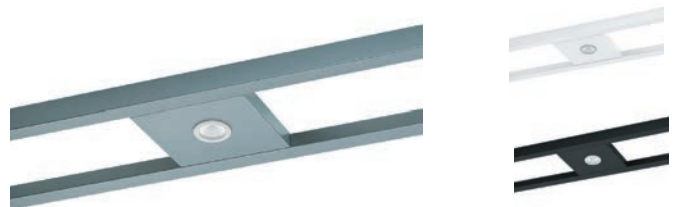

Tray for Elit Micro downlight

	COLOUR	Kg
M250EPB	○	0,5
M250EPG	●	0,5
M250EPN	●	0,5