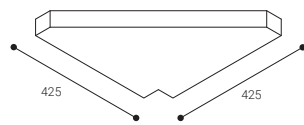

L connector

	COLOUR	Kg
MC250B	○	1,1
MC250G	●	1,1
MC250N	●	1,1