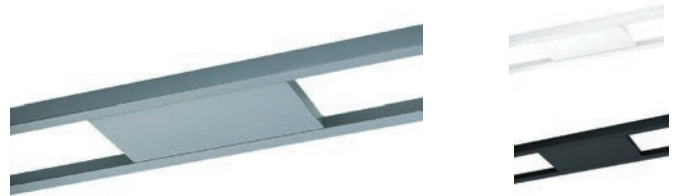

NORMALIT

Contelux

The CONTELUX system is an extraordinarily versatile structure that can hold a wide variety of luminaires installed on its metallic trays.

The CONTELUX structures can be fixed directly to the ceiling or be fitted with standard suspensions.

Structures

Ceiling suspended mounted

Recessed in the ceiling

○ RAL9016
● RAL9006
● RAL9011

Blank tray

	COLOUR	Kg
M250B	○	0,5
M250G	●	0,5
M250N	●	0,5
M500B	○	0,9
M500G	●	0,9
M500N	●	0,9
M750B	○	1,3
M750G	●	1,3
M750N	●	1,3