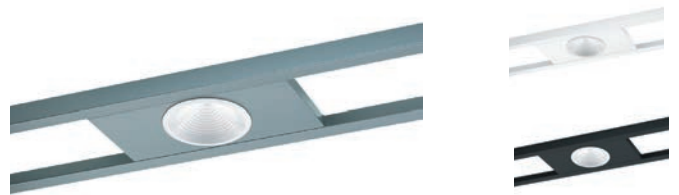

Tray for Elit Max downlight

	COLOUR	Kg
M500EEB	○	0,9
M500EEG	●	0,9
M500EEN	●	0,9