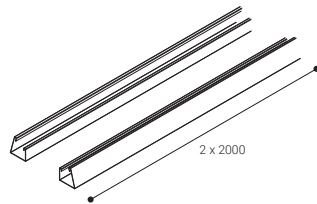

Structures

Ceiling suspended mounted

Recessed in the ceiling

○ RAL9016
● RAL9006
● RAL9011

Rail set 2x2000 mm

	COLOUR	Kg
MC2000B	○	4,8
MC2000G	●	4,8
MC2000N	●	4,8

End bridge bracket

	COLOUR	Kg
MSIB	○	0,65
MSIG	●	0,65
MSIN	●	0,65