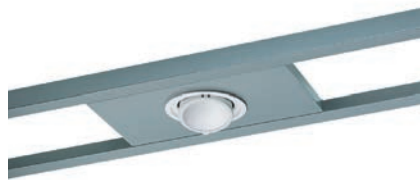

Contelux

Structures

Ceiling suspended mounted

Recessed in the ceiling

○ RAL9016
● RAL9006
● RAL9011

Tray for Dorfin downlight

	COLOUR	Kg
M500DB	○	0,9
M500DG	●	0,9
M500DN	●	0,9