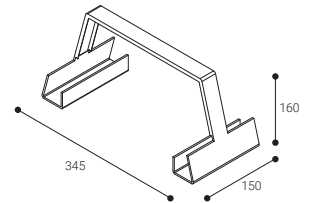

Intermediate bridge bracket

	COLOUR	Kg
MSMB	○	0,65
MSMG	●	0,65
MSMN	●	0,65