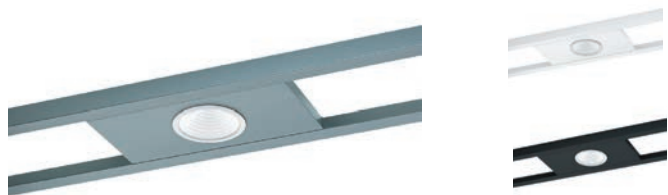

Tray for Elit downlight

	COLOUR	Kg
M500ELB	○	0,9
M500ELG	●	0,9
M500ELN	●	0,9