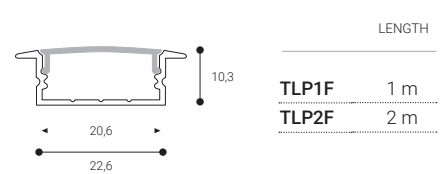

STRIP COMPATIBILITY

IP 20 Monochromatic
IP 20 RGBW
IP 67 Monochromatic
IP 67 RGBW