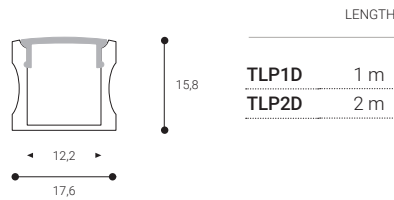

Profiles

SURFACE MOUNTED PROFILES

LED strips

Surface mounted low height

STRIP COMPATIBILITY

IP 20 Monochromatic

Standard surface mounted

STRIP COMPATIBILITY

IP 20 Monochromatic
IP 20 RGBW
IP 67 Monochromatic

Wide surface mounted

STRIP COMPATIBILITY

IP 20 Monochromatic
IP 20 RGBW
IP 67 Monochromatic
IP 67 RGBW

COVERS

OPAL

TRANSPARENT

LENGTH

LENGTH

TL01AB	1 m	TLT1AB	1 m
TL02AB	2 m	TLT2AB	2 m

COVERS

OPAL

TRANSPARENT

LENGTH

LENGTH

TL01CD	1 m	TLT1CD	1 m
TL02CD	2 m	TLT2CD	2 m

COVERS

OPAL

TRANSPARENT

LENGTH

LENGTH

TL01FG	1 m	TLT1FG	1 m
TL02FG	2 m	TLT2FG	2 m

ACCESSORIES

END COVERS

TLPBT

ACCESSORIES

END COVERS

TLPDT

ACCESSORIES

END COVERS

TLPGT

FIXATION CLIPS

TLPABS

FIXATION CLIPS

TLPCDS

FIXATION CLIPS

TLPGFS