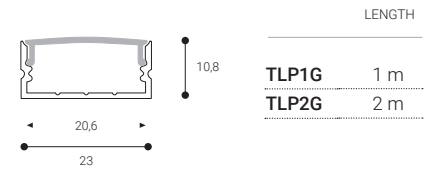

Profiles

SURFACE MOUNTED PROFILES

LED strips

Surface mounted low height

STRIP COMPATIBILITY

IP 20 Monochromatic

Standard surface mounted

STRIP COMPATIBILITY

IP 20 Monochromatic
IP 20 RGBW
IP 67 Monochromatic

Wide surface mounted

STRIP COMPATIBILITY

IP 20 Monochromatic
IP 20 RGBW
IP 67 Monochromatic
IP 67 RGBW

COVERS

OPAL

TRANSPARENT

LENGTH

LENGTH

TL01AB	1 m	TLT1AB	1 m
TL02AB	2 m	TLT2AB	2 m

COVERS

OPAL

TRANSPARENT

LENGTH

LENGTH

TL01CD	1 m	TLT1CD	1 m
TL02CD	2 m	TLT2CD	2 m

COVERS

OPAL

TRANSPARENT

LENGTH

LENGTH

TL01FG	1 m	TLT1FG	1 m
TL02FG	2 m	TLT2FG	2 m

ACCESSORIES

END COVERS

TLPBT

ACCESSORIES

END COVERS

TLPDT

ACCESSORIES

END COVERS

TLPGT

FIXATION CLIPS

TLPABS

FIXATION CLIPS

TLPCDS

FIXATION CLIPS

TLPGFS