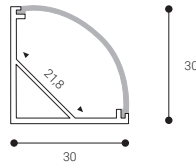

Profiles

PROFILES FOR CORNERS

LED strips

Standard corner

STRIP COMPATIBILITY

- IP 20 Monochromatic
- IP 20 RGBW
- IP 67 Monochromatic

	LENGTH
TLP1E	1 m
TLP2E	2 m

Wide corner profile

STRIP COMPATIBILITY

- IP 20 Monochromatic
- IP 20 RGBW
- IP 67 Monochromatic
- IP 67 RGBW

	LENGTH
TLP1H	1 m
TLP2H	2 m

COVERS

OPAL

LENGTH

TLO1AB	1 m
TLO2AB	2 m

TRANSPARENT

LENGTH

TLT1AB	1 m
TLT2AB	2 m

COVERS

OPAL

LENGTH

TLO1H	1 m
TLO2H	2 m

TRANSPARENT

LENGTH

TLT1H	1 m
TLT2H	2 m

ACCESSORIES

END COVERS

TLPET

FIXATION CLIPS

TLPES

ACCESSORIES

END COVERS

TLPHT

FIXATION CLIPS

TLPHS