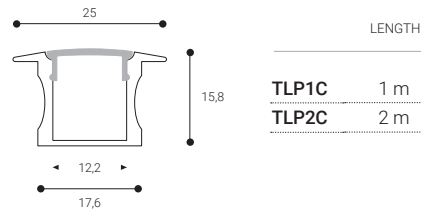

Profiles

RECESSED MOUNTED PROFILES

LED strips

Low height recessed profile

STRIP COMPATIBILITY

IP 20 Monochromatic

Standard recessed mounted

STRIP COMPATIBILITY

IP 20 Monochromatic
IP 20 RGBW
IP 67 Monochromatic

Wide recessed mounted

STRIP COMPATIBILITY

IP 20 Monochromatic
IP 20 RGBW
IP 67 Monochromatic
IP 67 RGBW

COVERS

OPAL

TRANSPARENT

LENGTH

LENGTH

TL01AB	1 m	TLT1AB	1 m
TL02AB	2 m	TLT2AB	2 m

COVERS

OPAL

TRANSPARENT

LENGTH

LENGTH

TL01CD	1 m	TLT1CD	1 m
TL02CD	2 m	TLT2CD	2 m

COVERS

OPAL

TRANSPARENT

LENGTH

LENGTH

TL01FG	1 m	TLT1FG	1 m
TL02FG	2 m	TLT2FG	2 m

ACCESSORIES

END COVERS

TLPAT

ACCESSORIES

END COVERS

TLPCT

ACCESSORIES

END COVERS

TLPFT

FIXATION CLIPS

TLPABS

FIXATION CLIPS

TLPCDS

FIXATION CLIPS

TLPGFS