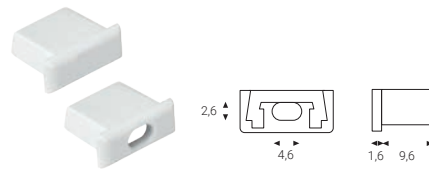

ACCESSORIES

END COVERS

TLPBT