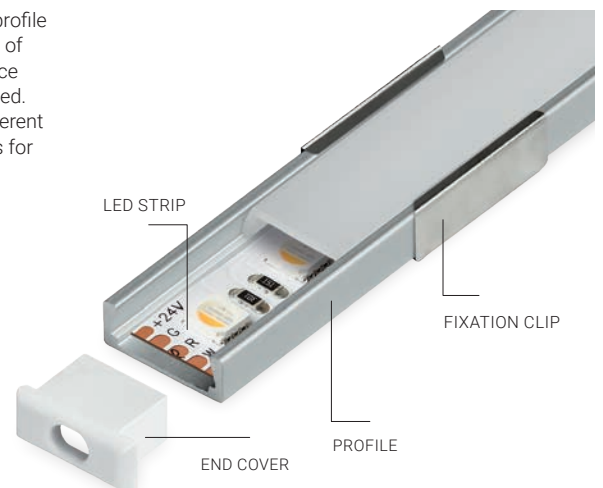

Profiles

We offer different types of profile solutions for different types of executions: recessed, surface mounted and corner mounted. We also offer profiles in different heights, and wider housings for IP67 strips.