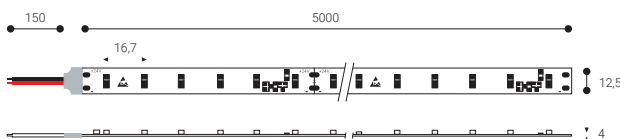

Lm/m   K   WIDTH   ↔

TL12270	1106 lm	2700	12,5 mm	100 mm
TL12300	1140 lm	3000	12,5 mm	100 mm
TL12400	1200 lm	4000	12,5 mm	100 mm
TL12500	1263 lm	5000	12,5 mm	100 mm