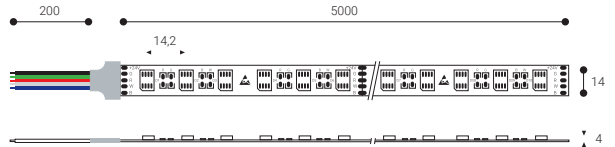

ACCESSORIES

DESCRIPTION

TLIP13	Accessory bag for the handling of IP67 led strips 10,7 mm. wide. It includes terminal, connector and end covers, and joints fixation.
TLIP15	Accessory bag for the handling of IP67 led strips 12,5 mm. wide. It includes terminal, connector and end covers, and joints fixation.
TLIP17	Accessory bag for the handling of IP67 led strips 14 mm. wide. It includes terminal, connector and end covers, and joints fixation.