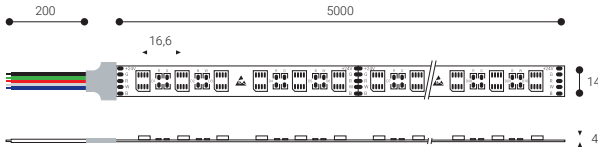

Available in two powers (19.2 w / 23 w)

Supplied in 5 m. reels.

IP67 RGBW

LED CE

IP 67 24 V

19,2 W/m 60 Leds/m Expectancy **50000 h.** L70B10

Lm/m WIDTH ↔

TL07RGO R: 120 G: 300 B:110 W: 400 14 mm 100 mm