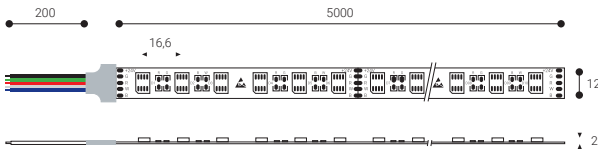

LED strips

RGBW Led strips (IP20) for indoors with adhesive tape included.

Unlike the monochromatic LED strip, the RGBW LED strip makes it possible to create customized atmospheres thanks to the light control through the mixture of red, green and blue colours. Furthermore, it is possible to play with different white tones (from warm white to cold white).

Available in two different powers (19.2 w / 23 w.)

Supplied in 5 m. reels.

IP20 RGBW

IP 20 24 V

19,2 W/m 60 Leds/m Expectancy **50000 h.** L70B10

Lm/m WIDTH

TL07RGI R: 120 G: 300 B:110 W: 400 12 mm 84 mm

23 W/m 72 Leds/m Expectancy **50000 h.** L70B10