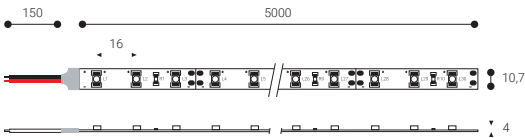

Lm/m   K   WIDTH   ↔

TL04270	387 lm	2700	10,7 mm	100 mm
TL04300	399 lm	3000	10,7 mm	100 mm
TL04400	420 lm	4000	10,7 mm	100 mm
TL04500	442 lm	5000	10,7 mm	100 mm