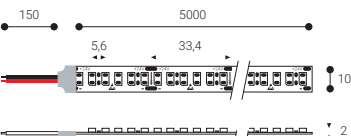

Lm/m K WIDTH → ✂ ←

	Lm/m	K	WIDTH	→ ✂ ←
TL1227I	1106 lm	2700	10 mm	34 mm
TL1230I	1140 lm	3000	10 mm	34 mm
TL1240I	1200 lm	4000	10 mm	34 mm
TL1250I	1263 lm	5000	10 mm	34 mm