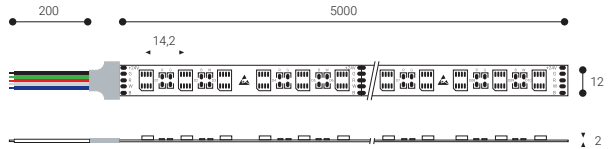

LED strips

RGBW Led strips (IP20) for indoors with adhesive tape included.

Unlike the monochromatic LED strip, the RGBW LED strip makes it possible to create customized atmospheres thanks to the light control through the mixture of red, green and blue colours. Furthermore, it is possible to play with different white tones (from warm white to cold white).

Available in two different powers (19.2 w / 23 w.)

Supplied in 5 m. reels.

IP20 RGBW

IP 20 24 V

19,2 W/m 60 Leds/m Expectancy **50000 h.** L70B10

Lm/m WIDTH

TL07RGI R: 120 G: 300 B:110 W: 400 12 mm 84 mm

23 W/m 72 Leds/m Expectancy **50000 h.** L70B10

Lm/m WIDTH

TL14RGI R: 150 G: 375 B:138 W: 500 12 mm 84 mm

LED strips

Monochromatic LED strips (IP67) for outdoors with adhesive tape included.

Available in four different powers (4.8 w / 9.6 w / 14.4 w / 19.2 w) and four colour temperatures (2700K / 3000K / 4000K / 5000K)