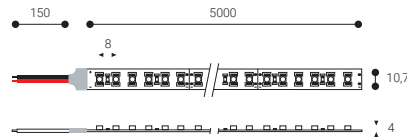

Lm/m   K   WIDTH   ↔

TL08270	774 lm	2700	10,7 mm	50 mm
TL08300	798 lm	3000	10,7 mm	50 mm
TL08400	840 lm	4000	10,7 mm	50 mm
TL08500	884 lm	5000	10,7 mm	50 mm