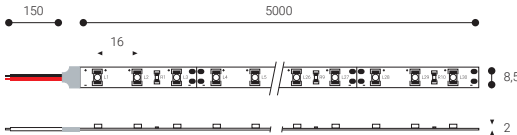

LED strips

Monochromatic LED strips (IP20) for indoors with adhesive tape included.

Available in four different powers (4.8 w / 9.6 w / 14.4 w / 19.2 w) and four colour temperatures (2700K / 3000K / 4000K / 5000K)

Supplied in 5 m. reels.

IP20

MONOCHROMATIC

3000 LED CE

IP 20 CRI 90 24 V

4,8 W/m 60 Leds/m Expectancy **50000 h.** L70B10

Lm/m K WIDTH → ✂ ←

	Lm/m	K	WIDTH	→ ✂ ←
TL0427I	387 lm	2700	8,5 mm	100 mm
TL0430I	399 lm	3000	8,5 mm	100 mm
TL0440I	420 lm	4000	8,5 mm	100 mm
TL0450I	442 lm	5000	8,5 mm	100 mm

9,6 W/m 120 Leds/m Expectancy **50000 h.** L70B10

Lm/m K WIDTH → ✂ ←

	Lm/m	K	WIDTH	→ ✂ ←
TL0827I	774 lm	2700	8,5 mm	50 mm
TL0830I	798 lm	3000	8,5 mm	50 mm
TL0840I	840 lm	4000	8,5 mm	50 mm
TL0850I	884 lm	5000	8,5 mm	50 mm

Available in two different powers (19.2 w / 23 w.)

Supplied in 5 m. reels.

IP20 RGBW

IP 20 24 V

19,2 W/m 60 Leds/m Expectancy **50000 h.** L70B10

Lm/m WIDTH

TL07RGI R: 120 G: 300 B:110 W: 400 12 mm 84 mm

23 W/m 72 Leds/m Expectancy **50000 h.** L70B10