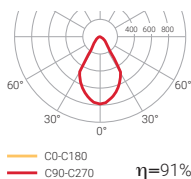

Ideal cut out **79x79**
Square cut

- RAL9016
- RAL7001
- RAL9005

Transparent diffuser