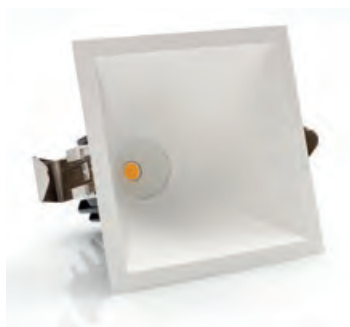

REGULATION BY PHASE CUT

	W	K	LUMEN	COLOUR	⚙️	PACKAGING
IQ03TB	1x5,8W	3000	670 lm	○	0,1	20
IQ03TN	1x5,8W	3000	670 lm	●	0,1	20
IQ04TB	1x5,8W	4000	700 lm	○	0,1	20
IQ04TN	1x5,8W	4000	700 lm	●	0,1	20

Compatible with **NormaLINK**

	W	K	LUMEN	COLOUR	⚙️	PACKAGING
IQ03DTB	1x5,8W	3000	670 lm	○	0,1	20
IQ03DTN	1x5,8W	3000	670 lm	●	0,1	20
IQ04DTB	1x5,8W	4000	700 lm	○	0,1	20
IQ04DTN	1x5,8W	4000	700 lm	●	0,1	20

ACCESSORIES

Adapter

COLOUR
IQAB ○
IQAN ●