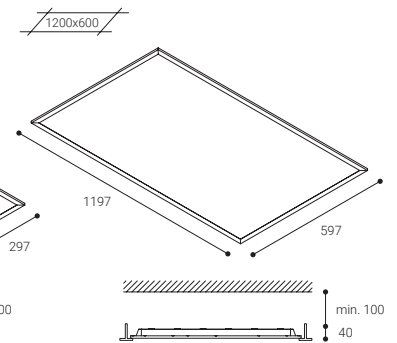

LX5

DIFFUSER WITH PS TECHNICAL

	W	K	LUMEN	COLOUR		PACKAGING
LX33B	1x32W	3000	4320 lm	○	2,9	6
LX34B	1x32W	4000	5140 lm	○	2,2	6
LX35B	1x32W	5000	5140 lm	○	2,9	6
LX43B	1x32W	3000	4320 lm	○	2,9	6
LX44B	1x32W	4000	5140 lm	○	2,9	6
LX45B	1x32W	5000	5140 lm	○	2,9	6
LX53B	1x64W	3000	8640 lm	○	5,8	3
LX54B	1x64W	4000	10280 lm	○	5,8	3
LX55B	1x64W	5000	10280 lm	○	5,8	3

Compatible with **NormaLINK**

NUMBER OF FITTINGS NEEDED FOR A STANDARD INSTALLATION

LX34

	200 lx	300 lx	500 lx
50 m²	3	4	6
100 m²	5	8	14
150 m²	7	12	20
200 m²	10	16	26

Height used for the calculation: 2,8 m

	W	K	LUMEN	COLOUR		PACKAGING
LX33DB	1x32W	3000	4320 lm	○	2,9	6
LX34DB	1x32W	4000	5140 lm	○	2,2	6
LX35DB	1x32W	5000	5140 lm	○	2,2	6
LX43DB	1x32W	3000	4320 lm	○	2,9	6
LX44DB	1x32W	4000	5140 lm	○	2,9	6
LX45DB	1x32W	5000	5140 lm	○	2,9	6
LX53DB	1x64W	3000	8640 lm	○	5,8	3
LX54DB	1x64W	4000	10280 lm	○	5,8	3
LX55DB	1x64W	5000	10280 lm	○	5,8	3