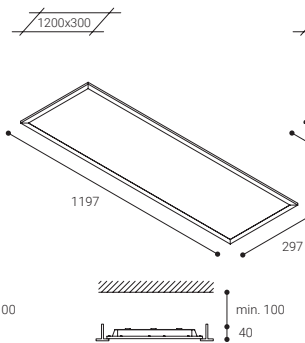

Luzerna Avant

Ceiling recessed mounted

IP
20-54

CRI
>80

UGR
19

114°

Expectancy
50000 h.
L70B50

Efficiency (%)
77,74

Photobiological safety

RG0	0 Risk free
RG1*	Low risk
RG2	Moderate risk
RG3	High risk

*Time under 3h.

○ RAL9016

LX4

LX5

DIFFUSER WITH PS TECHNICAL

	W	K	LUMEN	COLOUR		PACKAGING
LX33B	1x32W	3000	4320 lm	○	2,9	6
LX34B	1x32W	4000	5140 lm	○	2,2	6
LX35B	1x32W	5000	5140 lm	○	2,9	6
LX43B	1x32W	3000	4320 lm	○	2,9	6
LX44B	1x32W	4000	5140 lm	○	2,9	6
LX45B	1x32W	5000	5140 lm	○	2,9	6
LX53B	1x64W	3000	8640 lm	○	5,8	3
LX54B	1x64W	4000	10280 lm	○	5,8	3
LX55B	1x64W	5000	10280 lm	○	5,8	3

Compatible with **NormaLINK**

NUMBER OF FITTINGS NEEDED FOR A STANDARD INSTALLATION

LX34

	200 lx	300 lx	500 lx
50 m²	3	4	6
100 m²	5	8	14
150 m²	7	12	20
200 m²	10	16	26

Height used for the calculation: 2,8 m

	W	K	LUMEN	COLOUR		PACKAGING
LX33DB	1x32W	3000	4320 lm	○	2,9	6
LX34DB	1x32W	4000	5140 lm	○	2,2	6
LX35DB	1x32W	5000	5140 lm	○	2,2	6
LX43DB	1x32W	3000	4320 lm	○	2,9	6
LX44DB	1x32W	4000	5140 lm	○	2,9	6
LX45DB	1x32W	5000	5140 lm	○	2,9	6
LX53DB	1x64W	3000	8640 lm	○	5,8	3
LX54DB	1x64W	4000	10280 lm	○	5,8	3
LX55DB	1x64W	5000	10280 lm	○	5,8	3