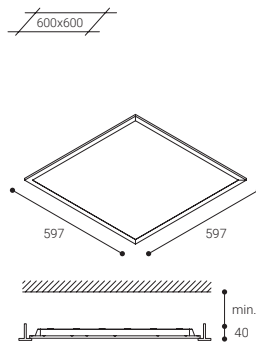

Ceiling recessed mounted

IP
20-54

CRI
>80

UGR
19

114°

Expectancy
50000 h.
L70B50

Efficiency (%)
77,74

Photobiological safety

RG0	0 Risk free
RG1*	Low risk
RG2	Moderate risk
RG3	High risk

*Time under 3h.

○ RAL9016

LX3