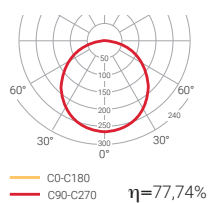

Diffuser with PS technical