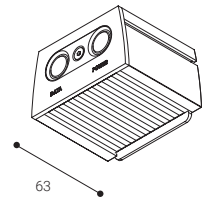

End cover

	COLOUR
MKFB	○
MKFN	●