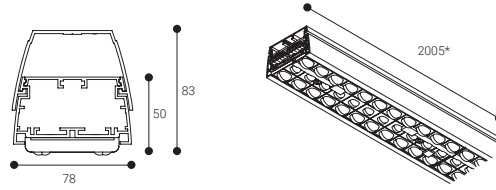

Markt

Ceiling suspended mounted

Ceiling surface mounted

LED CE 850°C

IP 40

IK 04-06-08

CRI >80

UGR 19

30-90°

Expectancy 60000 h. L70B10

Efficiency (%) 96,3

Photobiological safety

RG0	Risk free
RG1*	1 Low risk
RG2	Moderate risk
RG3	High risk

*Time under 3 h.

*Customizable length by project

○ RAL9016
● RAL9005

Extensive optics

Medium optics

Intensive optics

Double optics