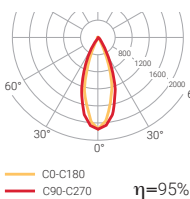

Intensive optics