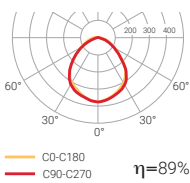

Extensive optics