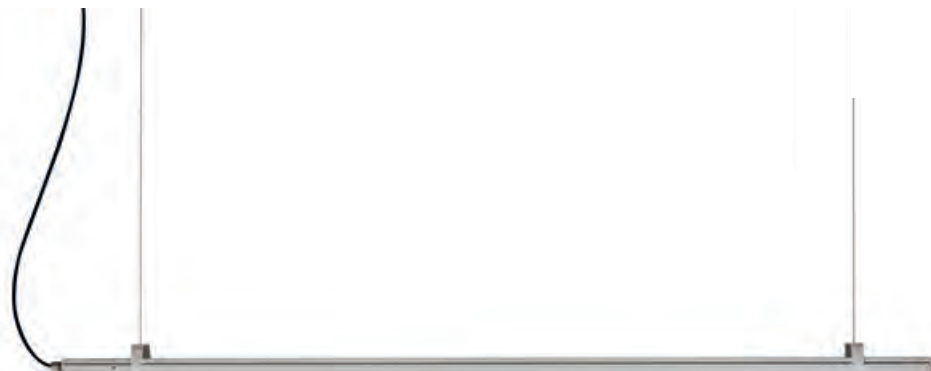

Markt

IP **40** IK **04-06-08**

Compatible with **NormaLINK**

CRI **>80** UGR **19** **30-90°**

Expectancy **60000 h.** Efficiency (%) **96,3**
L70B10

Photobiological safety

RG0	Risk free
RG1*	1 Low risk
RG2	Moderate risk
RG3	High risk

*Time under 3h.

- RAL9016
- RAL9005