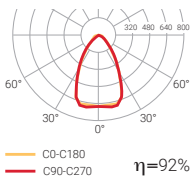

Medium optics