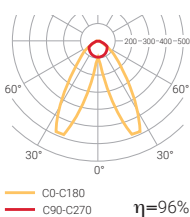

Double optics

	W	K	LUMEN	OPTICS	COLOUR	⚙️
MK7L3FB	1x76,44W	3000	12320 lm	90° Extensive	○	5,1
MK7L3FN	1x76,44W	3000	12320 lm	90° Extensive	●	5,1
MK7L3MB	1x76,44W	3000	12320 lm	60° Medium	○	5,1
MK7L3MN	1x76,44W	3000	12320 lm	60° Medium	●	5,1
MK7L3SB	1x76,44W	3000	12320 lm	30° Intensive	○	5,1
MK7L3SN	1x76,44W	3000	12320 lm	30° Intensive	●	5,1
MK7L3YB	1x76,44W	3000	12320 lm	75° Double	○	5,1
MK7L3YN	1x76,44W	3000	12320 lm	75° Double	●	5,1
MK7L4FB	1x76,44W	4000	13230 lm	90° Extensive	○	5,1
MK7L4FN	1x76,44W	4000	13230 lm	90° Extensive	●	5,1
MK7L4MB	1x76,44W	4000	13230 lm	60° Medium	○	5,1
MK7L4MN	1x76,44W	4000	13230 lm	60° Medium	●	5,1
MK7L4SB	1x76,44W	4000	13230 lm	30° Intensive	○	5,1
MK7L4SN	1x76,44W	4000	13230 lm	30° Intensive	●	5,1
MK7L4YB	1x76,44W	4000	13230 lm	75° Double	○	5,1
MK7L4YN	1x76,44W	4000	13230 lm	75° Double	●	5,1
MK7H3FB	1x112,7W	3000	17115 lm	90° Extensive	○	5,1
MK7H3FN	1x112,7W	3000	17115 lm	90° Extensive	●	5,1
MK7H3MB	1x112,7W	3000	17115 lm	60° Medium	○	5,1
MK7H3MN	1x112,7W	3000	17115 lm	60° Medium	●	5,1
MK7H3SB	1x112,7W	3000	17115 lm	30° Intensive	○	5,1
MK7H3SN	1x112,7W	3000	17115 lm	30° Intensive	●	5,1
MK7H3YB	1x112,7W	3000	17115 lm	75° Double	○	5,1
MK7H3YN	1x112,7W	3000	17115 lm	75° Double	●	5,1
MK7H4FB	1x112,7W	4000	18410 lm	90° Extensive	○	5,1
MK7H4FN	1x112,7W	4000	18410 lm	90° Extensive	●	5,1
MK7H4MB	1x112,7W	4000	18410 lm	60° Medium	○	5,1
MK7H4MN	1x112,7W	4000	18410 lm	60° Medium	●	5,1
MK7H4SB	1x112,7W	4000	18410 lm	30° Intensive	○	5,1
MK7H4SN	1x112,7W	4000	18410 lm	30° Intensive	●	5,1
MK7H4YB	1x112,7W	4000	18410 lm	75° Double	○	5,1
MK7H4YN	1x112,7W	4000	18410 lm	75° Double	●	5,1