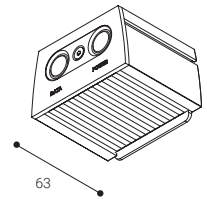

Markt

ACCESSORIES

Power supply

	COLOUR
MKIB	○
MKIN	●
MKIDB	○
MKIDN	●