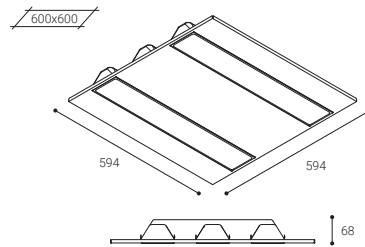

IP
20-44

CRI
>80

UGR
16

73°

Expectancy
60000 h.
L70B10

Efficiency (%)
80,3

Photobiological safety

RG0	0 Risk free
RG1*	Low risk
RG2	Moderate risk
RG3	High risk

*Time under 3 h.

○ RAL9016

! Modular ceiling mounted

NS2