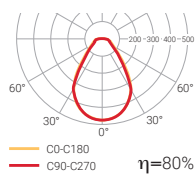

○ RAL9016

Microprismatic diffuser