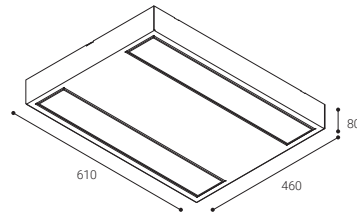

IP
30

CRI
>80

UGR
16

73°

Expectancy
60000 h.
L70B10

Efficiency (%)
80,3

Photobiological safety

RG0	0 Risk free
RG1*	Low risk
RG2	Moderate risk
RG3	High risk

*Time under 3 h.

NA2