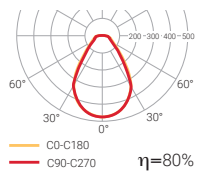

Microprismatic diffuser