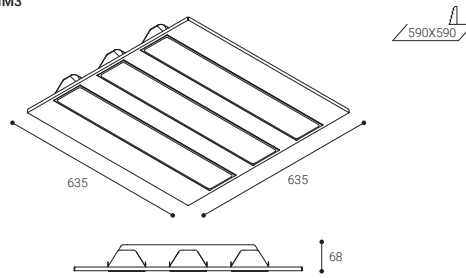

Nassel for plasterboard ceilings

NUMBER OF FITTINGS NEEDED FOR A STANDARD INSTALLATION

NS34B

	200 lx	300 lx	500 lx
50 m²	3	4	6
100 m²	4	8	10
150 m²	6	10	15
200 m²	6	12	20

Height used for the calculation: 2,8 m

Plaster ceiling mounted

NM3