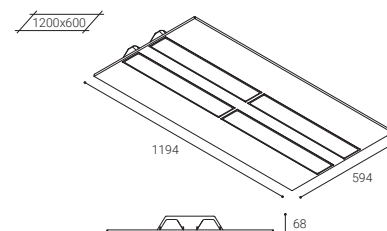

Nassel

IP
20-44

CRI
>80

UGR
16

73°

Expectancy
60000 h.
L70B10

Efficiency (%)
80,3

Photobiological safety

RG0	0 Risk free
RG1*	Low risk
RG2	Moderate risk
RG3	High risk

*Time under 3 h.

○ RAL9016

! Modular ceiling mounted

NS5

Microprismatic diffuser

	W	K	LUMEN	COLOUR	
NS23B	1x24W	3000	3400 lm	○	2,9
NS24B	1x24W	4000	3700 lm	○	2,9
NS33B	1x36W	3000	5100 lm	○	2,9
NS34B	1x36W	4000	5550 lm	○	2,9
NS43B	1x48W	3000	6800 lm	○	2,9
NS44B	1x48W	4000	7400 lm	○	2,9
NS53B	1x48W	3000	6800 lm	○	7,0
NS54B	1x48W	4000	7400 lm	○	7,0

Compatible with **NormaLINK**

	W	K	LUMEN	COLOUR	
NS23DB	1x24W	3000	3400 lm	○	2,9
NS24DB	1x24W	4000	3700 lm	○	2,9
NS33DB	1x36W	3000	5100 lm	○	2,9
NS34DB	1x36W	4000	5550 lm	○	2,9
NS43DB	1x48W	3000	6800 lm	○	2,9
NS44DB	1x48W	4000	7400 lm	○	2,9
NS53DB	1x48W	3000	6800 lm	○	7,0
NS54DB	1x48W	4000	7400 lm	○	7,0

! CUSTOMIZATION OPTIONS AVAILABLE