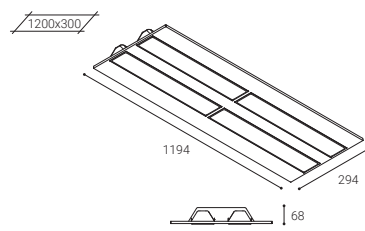

Nassel

IP
20-44

CRI
>80

UGR
16

73°

Expectancy
60000 h.
L70B10

Efficiency (%)
80,3

Photobiological safety

RG0	0 Risk free
RG1*	Low risk
RG2	Moderate risk
RG3	High risk

*Time under 3 h.

○ RAL9016

! Modular ceiling mounted

NS4

Microprismatic diffuser

	W	K	LUMEN	COLOUR	
NS23B	1x24W	3000	3400 lm	○	2,9
NS24B	1x24W	4000	3700 lm	○	2,9
NS33B	1x36W	3000	5100 lm	○	2,9
NS34B	1x36W	4000	5550 lm	○	2,9
NS43B	1x48W	3000	6800 lm	○	2,9
NS44B	1x48W	4000	7400 lm	○	2,9
NS53B	1x48W	3000	6800 lm	○	7,0
NS54B	1x48W	4000	7400 lm	○	7,0

Compatible with **NormaLINK**

	W	K	LUMEN	COLOUR	
NS23DB	1x24W	3000	3400 lm	○	2,9
NS24DB	1x24W	4000	3700 lm	○	2,9
NS33DB	1x36W	3000	5100 lm	○	2,9
NS34DB	1x36W	4000	5550 lm	○	2,9
NS43DB	1x48W	3000	6800 lm	○	2,9
NS44DB	1x48W	4000	7400 lm	○	2,9
NS53DB	1x48W	3000	6800 lm	○	7,0
NS54DB	1x48W	4000	7400 lm	○	7,0

! CUSTOMIZATION OPTIONS AVAILABLE