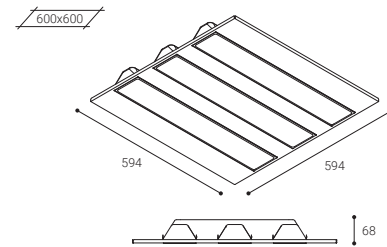

Nassel

IP
20-44

CRI
>80

UGR
16

73°

Expectancy
60000 h.
L70B10

Efficiency (%)
80,3

Photobiological safety

RG0	0 Risk free
RG1*	Low risk
RG2	Moderate risk
RG3	High risk

*Time under 3 h.

○ RAL9016

! Modular ceiling mounted

NS3

Microprismatic diffuser

	W	K	LUMEN	COLOUR	
NS23B	1x24W	3000	3400 lm	○	2,9
NS24B	1x24W	4000	3700 lm	○	2,9
NS33B	1x36W	3000	5100 lm	○	2,9
NS34B	1x36W	4000	5550 lm	○	2,9
NS43B	1x48W	3000	6800 lm	○	2,9
NS44B	1x48W	4000	7400 lm	○	2,9
NS53B	1x48W	3000	6800 lm	○	7,0
NS54B	1x48W	4000	7400 lm	○	7,0

Compatible with **NormaLINK**

	W	K	LUMEN	COLOUR	
NS23DB	1x24W	3000	3400 lm	○	2,9
NS24DB	1x24W	4000	3700 lm	○	2,9
NS33DB	1x36W	3000	5100 lm	○	2,9
NS34DB	1x36W	4000	5550 lm	○	2,9
NS43DB	1x48W	3000	6800 lm	○	2,9
NS44DB	1x48W	4000	7400 lm	○	2,9
NS53DB	1x48W	3000	6800 lm	○	7,0
NS54DB	1x48W	4000	7400 lm	○	7,0

! CUSTOMIZATION OPTIONS AVAILABLE