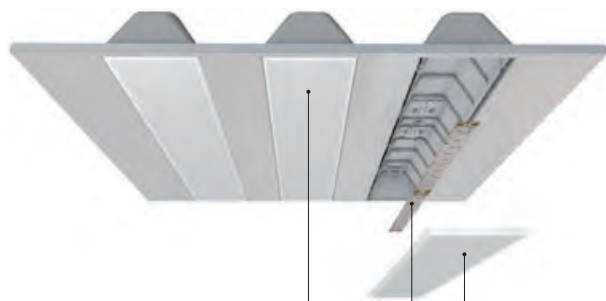

Nassel

IDEPA prize
"Best innovative project"

Nassel is an innovative LED luminaire model particularly suitable for modular ceilings. Achieves direct and comfortable light thanks to the combination of two diffusers (a microprismatic diffuser and an opal diffuser) and a highly reflective thermoplastic reflector.

NASSEL S is the version of this fitting for surface ceiling mounting.

- 1 Light structure and less weight
- 2 Interchangeable LED plate, Zhaga standard
- 3 Microprismatic diffuser for a better performance of the light output (UGR<19)

1 2 3

- 1 Terminal board
- 2 Heat sink
- 3 Intermediate diffuser
- 4 Microprismatic diffuser
- 5 Housing

	Nassel	Nassel S
Installation	Ceiling recessed mounted	Ceiling surface mounted Ceiling suspended mounted
Diffuser	⊗	⊗
Light source	LED	LED
Photobiological safety	0	0
UGR	16	16
CRI	>80	>80
MacAdam ellipse	3	3
Beam angle range	73	73
Power range (W)	36-48	24-48
Colour temperature (°K)	3000 4000	3000 4000
Light range	3400-7400	3400-7400
Power factor	0,95	0,95
Efficiency (%)	80,3	80,3
Expectancy	60000 h L70B10	60000 h L70B10
DALI Option	✓	✓
Continuous function 24h	✓	✓
IP	20-44	30
Class	II	II
Ideal cut out (mm)	600x600 1200x300 1200x600	