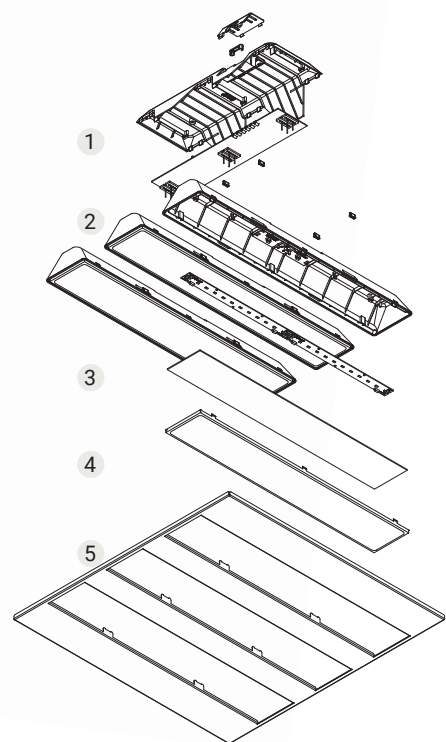

- 1 Terminal board
- 2 Heat sink
- 3 Intermediate diffuser
- 4 Microprismatic diffuser
- 5 Housing

	Nassel	Nassel S
Installation	Ceiling recessed mounted	Ceiling surface mounted Ceiling suspended mounted
Diffuser	⊗	⊗
Light source	LED	LED
Photobiological safety	0	0
UGR	16	16
CRI	>80	>80
MacAdam ellipse	3	3
Beam angle range	73	73
Power range (W)	36-48	24-48
Colour temperature (°K)	3000 | 4000	3000 | 4000
Light range	3400-7400	3400-7400
Power factor	0,95	0,95
Efficiency (%)	80,3	80,3
Expectancy	60000 h L70B10	60000 h L70B10
DALI Option	✓	✓
Continuous function 24h	✓	✓
IP	20-44	30
Class	II	II
Ideal cut out (mm)	600x600 | 1200x300 | 1200x600	

⊗ Microprismatic diffuser

! For other CRI values, please contact us.

! Please, ask for the technical datasheets of all the luminaires.