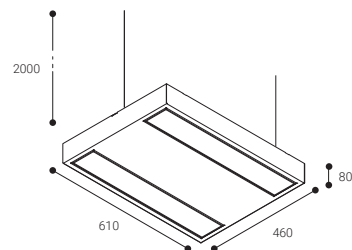

LED CE RoHS 850°C

IP 20

CRI >80

UGR 16

73°

Expectancy
60000 h.
L70B10

Efficiency (%)
80,3

Photobiological safety

RG0	0 Risk free
RG1*	Low risk
RG2	Moderate risk
RG3	High risk

*Time under 3 h.

NAS2