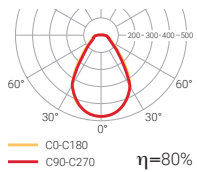

○ RAL9016

Microprismatic diffuser