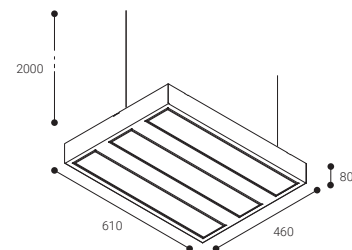

Efficiency (%)
80,3

Photobiological safety

RG0	0 Risk free
RG1*	Low risk
RG2	Moderate risk
RG3	High risk

*Time under 3 h.

NAS2

NAS3

NAS4

○ RAL9016