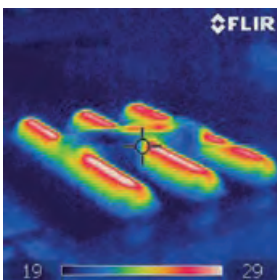

NASSEL S is the version of this fitting for surface ceiling mounting.

- 1 Light structure and less weight
- 2 Interchangeable LED plate, Zhaga standard
- 3 Microprismatic diffuser for a better performance of the light output (UGR<19)