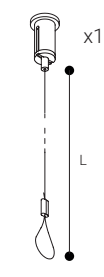

# Pagoda

Luminaire to be suspended from the ceiling. Consists of an external aluminium with a second reflector and the electronic equipment inside. Tempered glass is used to close the set. Suspended by a metal wire.

## ACCESSORIES

### Suspension accessory

	L (m)	COLOUR
<b>1027VPG</b>	4	
<b>1028VPG</b>	2	
<b>1029L2VP</b>	2	
<b>1029L4VP</b>	4	

**1027VPG**  
**1028VPG**

**1029L2VP**  
**1029L4VP**

The suspension accessory does not include the power cable.