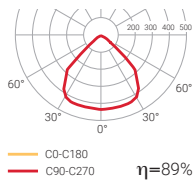

## Pagoda

Installation	Ceiling suspended mounted
Diffuser	
Light source	LED
Photobiological safety	1
UGR	22
CRI	>80-90
MacAdam ellipse	3
Beam angle range	94
Power range (W)	17,4-39,4
Colour temperature (°K)	3000   4000   5000
Light range	1760-6100
Power factor	0,95
Efficiency (%)	89,2
Expectancy	60000 h L70B10
DALI Option	✓
Continuous function 24h	✓
IP	20
Class	I

Efficiency (%)  
**89,2**

Photobiological safety

RG0	Risk free
RG1*	<b>1</b> Low risk
RG2	Moderate risk
RG3	High risk

\*Time under 3 h.

Concentric diffuser

	W	K	LUMEN	COLOUR	
<b>VG33G</b>	1x17,4W	3000	2650 lm	●	3,9
<b>VG34G</b>	1x17,4W	4000	2850 lm	●	3,9
<b>VG43G</b>	1x25,1W	3000	3580 lm	●	3,9
<b>VG44G</b>	1x25,1W	4000	3780 lm	●	3,9
<b>VG53G</b>	1x39,4W	3000	4750 lm	●	3,9
<b>VG54G</b>	1x39,4W	4000	4980 lm	●	3,9
<b>VG63G</b>	1x35,2W	3000	5800 lm	●	3,9
<b>VG64G</b>	1x35,2W	4000	6100 lm	●	3,9