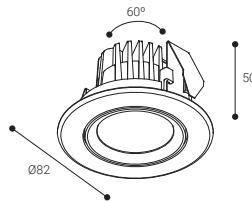

Tiny

Installation	Ceiling recessed mounted
Diffuser	<input type="radio"/>
Light source	LED
Photobiological safety	1
UGR	19
CRI	>80
MacAdam ellipse	3
Beam angle range	66
Power range (W)	5,8
Colour temperature (°K)	3000 4000
Light range	670-700
Power factor	0,94
Efficiency (%)	87,3
Expectancy	60000 h L70B10
DALI Option	✓
Continuous function 24h	✓
IP	20
Class	II
Ideal cut out (mm)	70

66°

Expectancy
60000 h.
L70B10

Efficiency (%)
87,3

Photobiological safety

RG0	Risk free
RG1*	1 Low risk
RG2	Moderate risk
RG3	High risk

*Time under 3 h.

Minimum ceiling installation height
94

Ideal cut out
Ø70
Circular cut