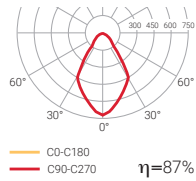

Minimum ceiling installation height
94

Ideal cut out
Ø70
Circular cut

- RAL9016
- RAL7001
- RAL9005

Without diffuser