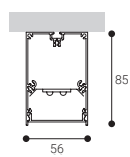

Trazzo Avant

Ceiling surface mounted

Ceiling suspended mounted

IP 30

CRI >80

UGR 22

100°

Expectancy
60000 h.
L70B10

Efficiency (%)
54,2

Photobiological safety

RG0	0 Risk free
RG1*	Low risk
RG2	Moderate risk
RG3	High risk

*Time under 3 h.

○ RAL9016
● RAL9005

Opal diffuser

	W	K	LUMEN	COLOUR	L(mm)	⚠
TX4L3OB	1x26,8W	3000	3720 lm	○	1130	2,5
TX4L3ON	1x26,8W	3000	3720 lm	●	1130	2,5
TX4L4OB	1x26,8W	4000	4000 lm	○	1130	2,5
TX4L4ON	1x26,8W	4000	4000 lm	●	1130	2,5
TX4H3OB	1x38W	3000	5600 lm	○	1130	2,5
TX4H3ON	1x38W	3000	5600 lm	●	1130	2,5
TX4H4OB	1x38W	4000	6000 lm	○	1130	2,5
TX4H4ON	1x38W	4000	6000 lm	●	1130	2,5
TX6L3OB	1x40,2W	3000	5580 lm	○	1690	2,5
TX6L3ON	1x40,2W	3000	5580 lm	●	1690	2,5
TX6L4OB	1x40,2W	4000	6000 lm	○	1690	2,5
TX6L4ON	1x40,2W	4000	6000 lm	●	1690	2,5
TX6H3OB	1x57W	3000	8400 lm	○	1690	2,5
TX6H3ON	1x57W	3000	8400 lm	●	1690	2,5
TX6H4OB	1x57W	4000	9000 lm	○	1690	2,5
TX6H4ON	1x57W	4000	9000 lm	●	1690	2,5

Compatible with **NormaLINK**

	W	K	LUMEN	COLOUR	L(mm)	⚠
TX4L3DOB	1x26,8W	3000	3720 lm	○	1130	2,5
TX4L3DON	1x26,8W	3000	3720 lm	●	1130	2,5
TX4L4DOB	1x26,8W	4000	4000 lm	○	1130	2,5
TX4L4DON	1x26,8W	4000	4000 lm	●	1130	2,5
TX4H3DOB	1x38W	3000	5600 lm	○	1130	2,5
TX4H3DON	1x38W	3000	5600 lm	●	1130	2,5
TX4H4DOB	1x38W	4000	6000 lm	○	1130	2,5
TX4H4DON	1x38W	4000	6000 lm	●	1130	2,5
TX6L3DOB	1x40,2W	3000	5580 lm	○	1690	2,5
TX6L3DON	1x40,2W	3000	5580 lm	●	1690	2,5
TX6L4DOB	1x40,2W	4000	6000 lm	○	1690	2,5
TX6L4DON	1x40,2W	4000	6000 lm	●	1690	2,5
TX6H3DOB	1x57W	3000	8400 lm	○	1690	2,5
TX6H3DON	1x57W	3000	8400 lm	●	1690	2,5
TX6H4DOB	1x57W	4000	9000 lm	○	1690	2,5
TX6H4DON	1x57W	4000	9000 lm	●	1690	2,5