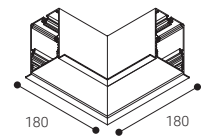

Elbow union accessory
recessed model

TXE006B
TXE006N

COLOUR