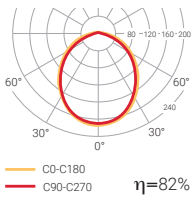

○ RAL9016
● RAL9005

Without diffuser