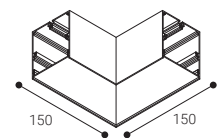

Elbow union accessory

	COLOUR
TX006B	○
TX006N	●