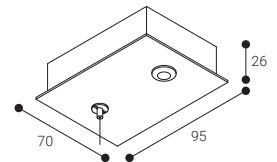

Trazzo Avant

ACCESSORIES

Suspension accessory

	L (m)	COLOUR
1029L2	2	●
1029L4	4	●

Connection box and power supply cable

	COLOUR
ETC1029B	○
ETC1029N	●
 ETC10295PB	○
ETC10295PN	●

Joining accessory

	COLOUR
TX014	○
 TX0145P	○