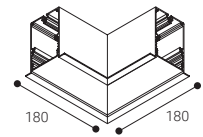

5 poles joint elbow accessory
recessed model

TXE0065PB
TXE0065PN

COLOUR