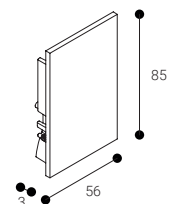

Elbow union accessory

	COLOUR
TX006B	○
TX006N	●

5 poles joint elbow accessory

	COLOUR
TX0065PB	○
TX0065PN	●

End cover

	COLOUR
TX016B	○
TX016N	●

Trazzo Avant

Ceiling recessed
mounted