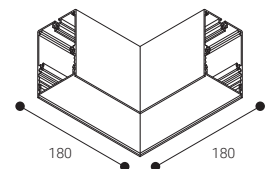

5 poles joint elbow accessory

	COLOUR
TX0065PB	○
TX0065PN	●