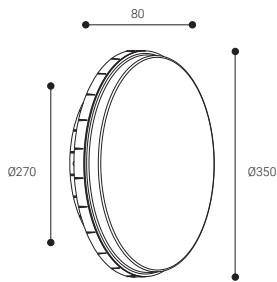

Uro

Uro

Installation	Ceiling/wall surface mounted
Diffuser	Opal
Light source	LED
Photobiological safety	0
UGR	22
CRI	>80
MacAdam ellipse	3
Beam angle range	112
Power range (W)	12,6
Colour temperature (°K)	3000 4000
Light range	1620-1770
Power factor	0,9
Efficiency (%)	76,5
Expectancy	50000 h L70B10
DALI Option	✓
Continuous function 24h	✓
IP	65
IK	10
Class	II

	W	K	LUMEN	COLOUR	⚠
AU23B	1x12,6W	3000	1620 lm	○	1,4
AU23G	1x12,6W	3000	1620 lm	●	1,4
AU23N	1x12,6W	3000	1620 lm	●	1,4
AU24B	1x12,6W	4000	1770 lm	○	1,4
AU24G	1x12,6W	4000	1770 lm	●	1,4
AU24N	1x12,6W	4000	1770 lm	●	1,4