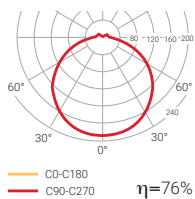

IP	IK
65	10

CRI	UGR
>80	22

Photobiological safety	
RG0	0 Risk free
RG1*	Low risk
RG2	Moderate risk
RG3	High risk

*Time under 3h.

Expectancy	Efficiency (%)
50000 h. L70B10	76,5

- RAL9016
- RAL7001
- RAL9005

Opal diffuser