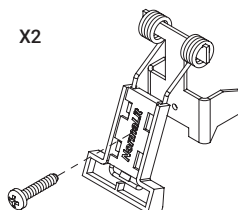

Opal diffuser

ACCESSORY

AUKM

Semi recessed URO installation kit

X2

Compatible with **NormaLINK**

	W	K	LUMEN	COLOUR	⚠
AU23DB	1x12,6W	3000	1620 lm	○	1,4
AU23DG	1x12,6W	3000	1620 lm	●	1,4
AU23DN	1x12,6W	3000	1620 lm	●	1,4
AU24DB	1x12,6W	4000	1770 lm	○	1,4
AU24DG	1x12,6W	4000	1770 lm	●	1,7
AU24DN	1x12,6W	4000	1770 lm	●	1,4