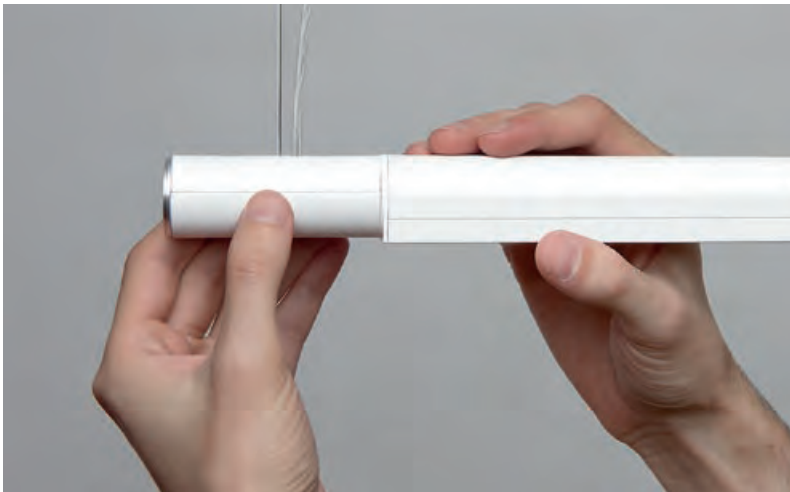

LED CE ENEC 850°C

IP 30

CRI >80

UGR 19

80°

Expectancy
72000 h.
L70B10

Efficiency (%)
72

Photobiological safety

RG0	0 Risk free
RG1*	Low risk
RG2	Moderate risk
RG3	High risk

*Time under 3 h.

! For other lengths and powers, please contact us.

○ RAL9016
● RAL9005

Opal diffuser

	W	K	LUMEN	COLOUR	L(mm)	⚖️
UL43B	1x23W	3000	2480 lm	○	1200	1,4
UL43N	1x23W	3000	2480 lm	●	1200	1,4
UL44B	1x23W	4000	2640 lm	○	1200	1,4
UL44N	1x23W	4000	2640 lm	●	1200	1,4
UL63B	1x34,6W	3000	3720 lm	○	1760	2,0
UL63N	1x34,6W	3000	3720 lm	●	1760	2,0
UL64B	1x34,6W	4000	3960 lm	○	1760	2,0
UL64N	1x34,6W	4000	3960 lm	●	1760	2,0

! ULA power supply accessory not included

360° ROTATING