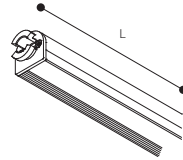

80°

Expectancy
72000 h.
L70B10

Efficiency (%)
72

Photobiological safety

RG0	0 Risk free
RG1*	Low risk
RG2	Moderate risk
RG3	High risk

*Time under 3 h.

! For other lengths and powers, please contact us.

○ RAL9016
● RAL9005