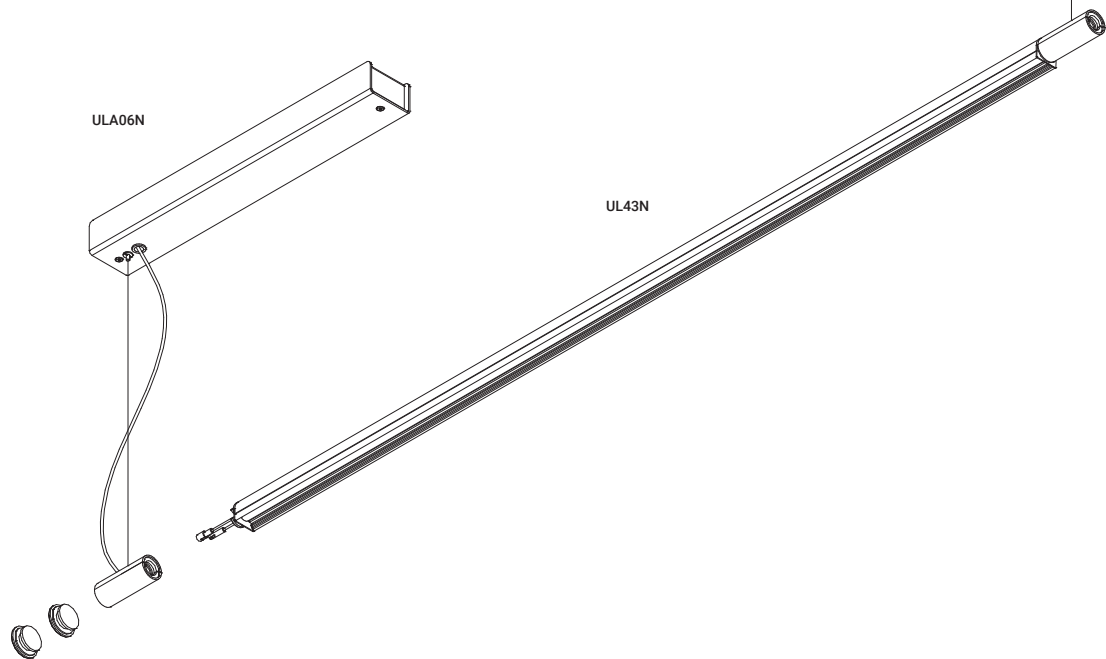

U-Line

Basic installation example: **ULA06N+UL43N**

ACCESSORIES

Power supply

	W	L	COLOUR
ULA06B	35	70	○
ULA06N	35	70	●
ULA10B	60	70	○
ULA10N	60	70	●
ULA16B	96	70	○
ULA16N	96	70	●

Power supply

Compatible with **NormaLINK**

	W	L	COLOUR
ULA06DB	35	70	○
ULA06DN	35	70	●
ULA10DB	60	70	○
ULA10DN	60	70	●
ULA16DB	100	70	○
ULA16DN	100	70	●