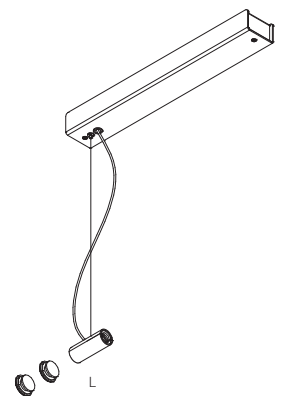

The number of power connections depends on the W in the installation.