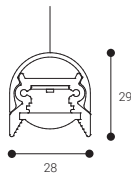

REAL SIZE OF THE LUMINAIRE

U-Line

Installation	Ceiling suspended mounted
Diffuser	
Light source	LED
Photobiological safety	0
UGR	19
CRI	>80
MacAdam ellipse	3
Beam angle range	80
Power range (W)	23-34,6
Colour temperature (°K)	3000 4000
Light range	2480-3960
Power factor	0,95
Efficiency (%)	72
Expectancy	72000 h L70B10
DALI Option	✓
Continuous function 24h	✓
IP	30
Class	I

80°

Expectancy
72000 h.
L70B10

Efficiency (%)
72

Photobiological safety

RG0	0 Risk free
RG1*	Low risk
RG2	Moderate risk
RG3	High risk

*Time under 3 h.

! For other lengths and powers, please contact us.

○ RAL9016
● RAL9005

Opal diffuser

	W	K	LUMEN	COLOUR	L(mm)	⚖️
UL43B	1x23W	3000	2480 lm	○	1200	1,4
UL43N	1x23W	3000	2480 lm	●	1200	1,4
UL44B	1x23W	4000	2640 lm	○	1200	1,4
UL44N	1x23W	4000	2640 lm	●	1200	1,4
UL63B	1x34,6W	3000	3720 lm	○	1760	2,0
UL63N	1x34,6W	3000	3720 lm	●	1760	2,0
UL64B	1x34,6W	4000	3960 lm	○	1760	2,0
UL64N	1x34,6W	4000	3960 lm	●	1760	2,0