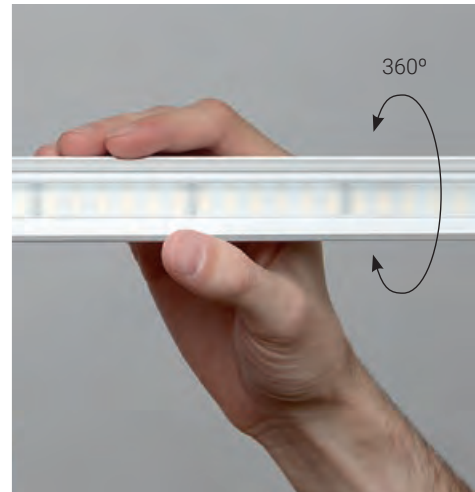

LED CE ENEC 850°C

IP 30

CRI >80

UGR 19

80°

Expectancy
72000 h.
L70B10

Efficiency (%)
72

Photobiological safety

RG0	0 Risk free
RG1*	Low risk
RG2	Moderate risk
RG3	High risk

*Time under 3 h.

! For other lengths and powers, please contact us.

○ RAL9016
● RAL9005

Opal diffuser

	W	K	LUMEN	COLOUR	L(mm)	⚖️
UL43B	1x23W	3000	2480 lm	○	1200	1,4
UL43N	1x23W	3000	2480 lm	●	1200	1,4
UL44B	1x23W	4000	2640 lm	○	1200	1,4
UL44N	1x23W	4000	2640 lm	●	1200	1,4
UL63B	1x34,6W	3000	3720 lm	○	1760	2,0
UL63N	1x34,6W	3000	3720 lm	●	1760	2,0
UL64B	1x34,6W	4000	3960 lm	○	1760	2,0
UL64N	1x34,6W	4000	3960 lm	●	1760	2,0

! ULA power supply accessory not included

360° ROTATING