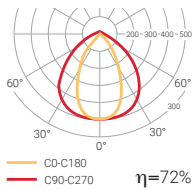

REAL SIZE OF THE LUMINAIRE

U-Line

Installation	Ceiling suspended mounted
Diffuser	
Light source	LED
Photobiological safety	0
UGR	19
CRI	>80
MacAdam ellipse	3
Beam angle range	80
Power range (W)	23-34,6
Colour temperature (°K)	3000 4000
Light range	2480-3960
Power factor	0,95
Efficiency (%)	72
Expectancy	72000 h L70B10
DALI Option	✓
Continuous function 24h	✓
IP	30
Class	I

80°

Expectancy
72000 h.
L70B10

Efficiency (%)
72

Photobiological safety

RG0	0 Risk free
RG1*	Low risk
RG2	Moderate risk
RG3	High risk

*Time under 3 h.

! For other lengths and powers, please contact us.

○ RAL9016
● RAL9005

Opal diffuser

	W	K	LUMEN	COLOUR	L(mm)	⚖️
UL43B	1x23W	3000	2480 lm	○	1200	1,4
UL43N	1x23W	3000	2480 lm	●	1200	1,4
UL44B	1x23W	4000	2640 lm	○	1200	1,4
UL44N	1x23W	4000	2640 lm	●	1200	1,4
UL63B	1x34,6W	3000	3720 lm	○	1760	2,0
UL63N	1x34,6W	3000	3720 lm	●	1760	2,0
UL64B	1x34,6W	4000	3960 lm	○	1760	2,0
UL64N	1x34,6W	4000	3960 lm	●	1760	2,0