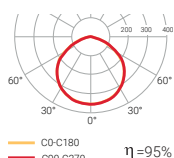

NORMALIT

Technical and architectural lighting
normalit.com

Projectors

Outdoor projector

Avalon

With a black finish and glass lens.

Available in seven sizes, covering a light range between 1250 lumens and 263030 lumens and power range from 9 W to 180 W.

Avalon	
Instalación	Ceiling surface mounted Wall surface mounted
Diffuser	
Light source	LED
Photobiological safety	1
UGR	22
CRI	>80
MacAdam ellipse	3
Power Range (W)	9 - 180 W
Colour temperature (K)	3000 K 4000 K
Light range	1250 - 26030
Power factor	0,95
Efficiency (%)	95
Expectancy	54000 h L70B10 52000 L80B10
DALI option	—
Continuous function 24h	✓
IP	66
IK	09
Class	I