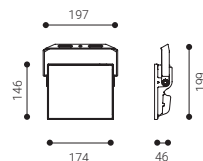

AV30... / AV50...