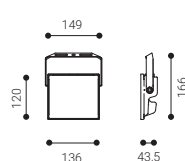

SEVEN SIZES

AV10.../AV20...