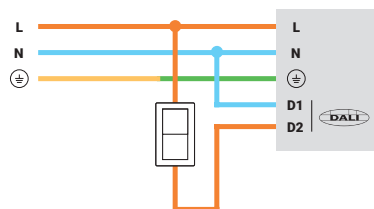

○ Opal diffuser

Photobiological safety

RG0	0 Risk free
RG1*	Low risk
RG2	Moderate risk
RG3	High risk

*Time under 3 h.

— C0-C180
— C90-C270

NORMALIT

Technical and architectural lighting
normalit.com

Polart allows two types of systems of digital control through DALI devices or push buttons, simplifying the installation, the regulation and the experience of the user.

DIGITAL REGULATION WITH PUSH BUTTON

Push button functioning:

A short press turns the light on or off.

A continuous press adjust the lumen output.

DIGITAL DALI REGULATION

DALI Network:

DALI devices are connected with a single bus wire and are identified with unique addresses, so they can be assigned to groups or scenes with a simple programming.