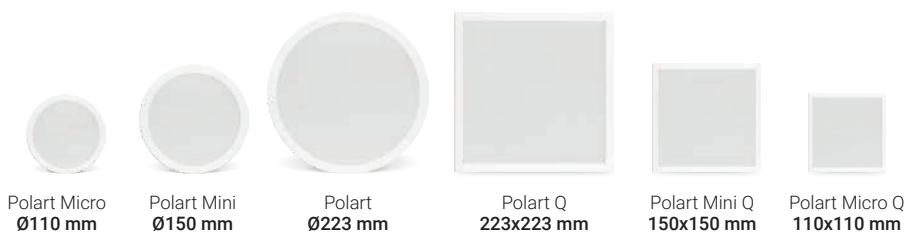

Ecodesign and functionality

Downlights

Recessed downlights

Polart

Polart is the new LED downlights range of Normalit, a line inspired by the contemporary visual style in order to offer new aesthetic possibilities thanks to a minimalistic and ecological illumination concept.

Available in six versions

LED   CE

Ceiling recessed
mounted

Ceiling surface mounted
by accessories

NORMALIT

Technical and architectural lighting
normalit.com