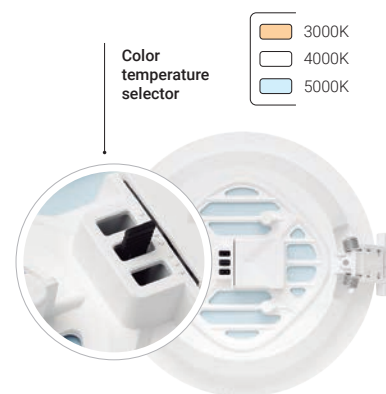

Polart

A downlight family with an attractive, sustainable design and multiple adaptation possibilities.

47 mm
Compact

Light and easy to install

A compact and easy to install format with digital control technology by DALI or push buttons.

New diffuser with two positions

Dual position diffuser:
Flush or recessed.

Polart includes in specific models an advance system to integrate all the color temperatures of the range in one single product, with the possibility of selecting by just a switch located on top of the downlight.