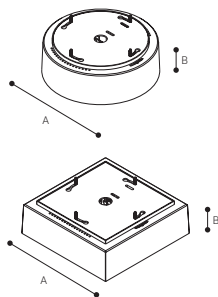

	W	K	LUMEN		
Color temperature selector					
PPQ0XB	4 W	3000-4000-5000	670 lm	<input type="radio"/>	PPQ0XDB

Recessed downlights

Polart Polart Q

ACCESSORIES

Ceiling surface mounted accessory

POSB	Surface Polart
PMSB	Surface Polart mini
PPSB	Surface Polart Micro
POQSB	Surface Polart Q
PMQSB	Surface Polart Mini Q
PPQSB	Surface Polart Micro Q