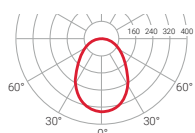

Ceiling surface mounted with accessories

Expectancy
72000 h.
L80B10

○ RAL 9003

	Polart	Polart Mini	Polart Micro	Polart Q	Polart Mini Q	Polart Micro Q
Installation	Ceiling recessed mounted Ceiling surface mounted	Ceiling recessed mounted Ceiling surface mounted	Ceiling recessed mounted Ceiling surface mounted	Ceiling recessed mounted Ceiling surface mounted	Ceiling recessed mounted Ceiling surface mounted	Ceiling recessed mounted Ceiling surface mounted
Diffuser	○	○	○	○	○	○
Light source	LED	LED	LED	LED	LED	LED
Photobiological safety	0	0	0	0	0	0
UGR	22	22	22	22	22	22
CRI	>80	>80	>80	>80	>80	>80
MacAdam ellipse	3	3	3	3	3	3
Beam angle range	114	114	114	114	114	114
Power range (W)	18	9	4	17	9	4
Colour temperature (°K)	3000 | 4000 | 5000	3000 | 4000 | 5000	3000 | 4000 | 5000	3000 | 4000 | 5000	3000 | 4000 | 5000	3000 | 4000 | 5000
Light range (Lm)	2613-2790	1330-1420	637-680	2613-2790	1330-1420	637-680
Power factor	0,95	0,95	0,95	0,95	0,95	0,95
Efficiency (%)	74,1	72,6	71,7	79	67,8	71,4
Expectancy	72.000 h L80B10	72.000 h L80B10	72.000 h L80B10	72.000 h L80B10	72.000 h L80B10	72.000 h L80B10
DALI Option	✓	✓	✓	✓	✓	✓
Continuous function 24h	✓	✓	✓	✓	✓	✓
IP	52	52	52	52	52	52
Class	II	II	II	II	II	II
Cut out range (mm)	Ø200-218	Ø129-145	Ø95-105	200x200-218x218	129x129-145x145	95x95-105x105
Energy efficiency	C	C-B	C-B	C	C-B	C-B

○ Opal diffuser

Photobiological safety

RG0	0 Risk free
RG1*	Low risk
RG2	Moderate risk
RG3	High risk

*Time under 3 h.

— C0-C180
— C90-C270