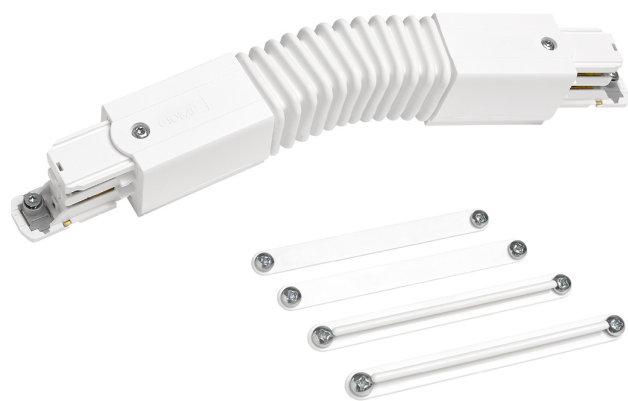

Accessory

Ref. CS014B

Ref CS014B compatible series equipment Cosmos. Built in Wall or ceiling mounted fitting with ABS injected housing and opal polycarbonate diffuser. Color: White

Dimensions (mm):