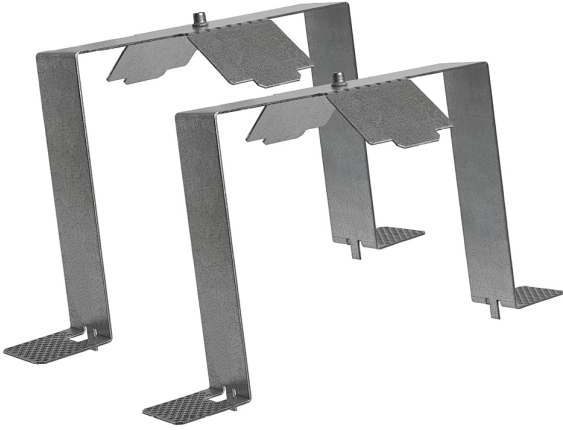

Accessory  
Ref. CS0312

Ref CS0312 compatible series equipment Cosmos.

Dimensions (mm):