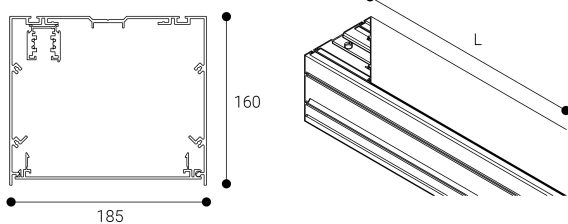

Accessory

Ref. CS3P2400B

Ref CS3P2400B compatible series equipment Cosmos. Color: White

Dimensions (mm):

L: 2400 mm