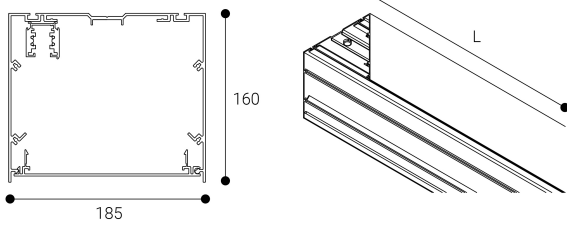

Accessory  
Ref. CS3P2400N

Ref CS3P2400N compatible series equipment Cosmos. Color: Black

Dimensions (mm):

L: 2400 mm