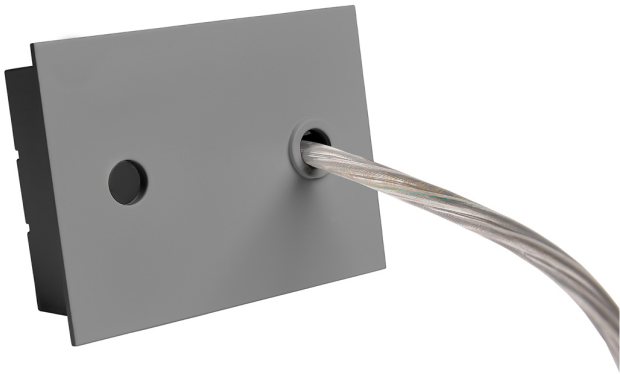

Accessory

Ref. ETC10294MG

Ref ETC10294MG compatible series equipment Trazzo Mixto. Color: Grey

Dimensions (mm):

L: 4000 mm