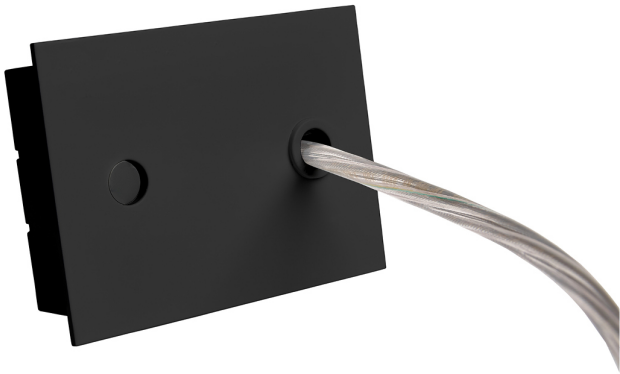

Accessory

Ref. ETC10294MN

Ref ETC10294MN compatible series equipment Trazzo Mixto. Color: White

Dimensions (mm):

L: 4000 mm