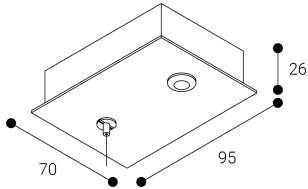

Accessory

Ref. ETC10294MN

Ref ETC10294MN compatible series equipment Trazzo Mixto. Color: White

Dimensions (mm):

L: 4000 mm