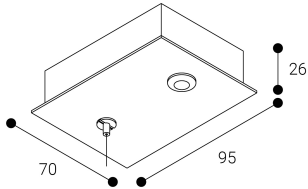

Accessory

Ref. ETC10295P4MG

Ref ETC10295P4MG compatible series equipment Linnea Mixto. Color: Grey

Dimensions (mm):

L: 4000 mm