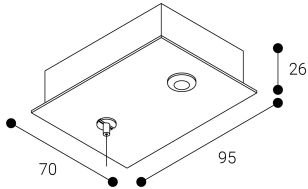

Accessory

Ref. ETC10295PN

Ref ETC10295PN compatible series equipment Trazzo Mixto. Color: Black

Dimensions (mm):

L: 2000 mm