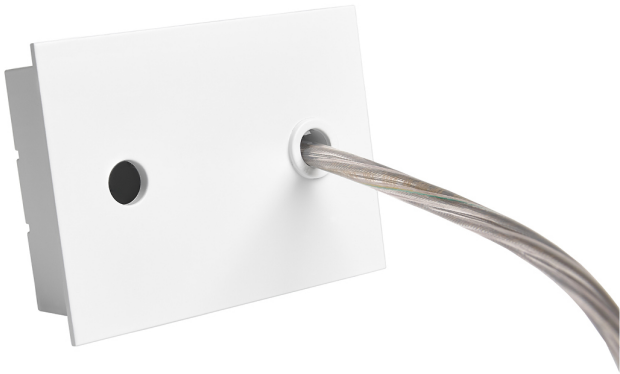

Accessory

Ref. ETC1029B

Ref ETC1029B compatible series equipment Eyre. Color: White

Dimensions (mm):

L: 2000 mm