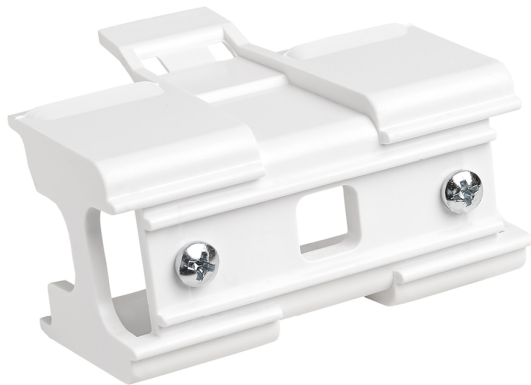

Accessory

Ref. LI0145P

Ref LI0145P compatible series equipment Linnea. Built in Wall or ceiling mounted fitting with ABS injected housing and opal polycarbonate diffuser.

Dimensions (mm):