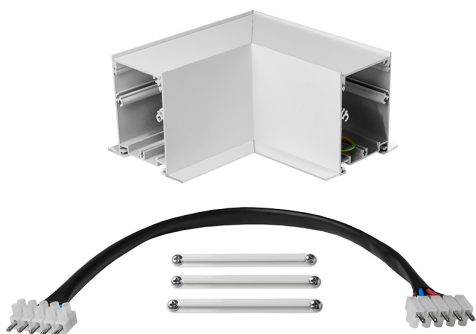

Accessory

Ref. TXE0065PB

Ref TXE0065PB compatible series equipment Trazzo Avant. Color: White

Dimensions (mm):