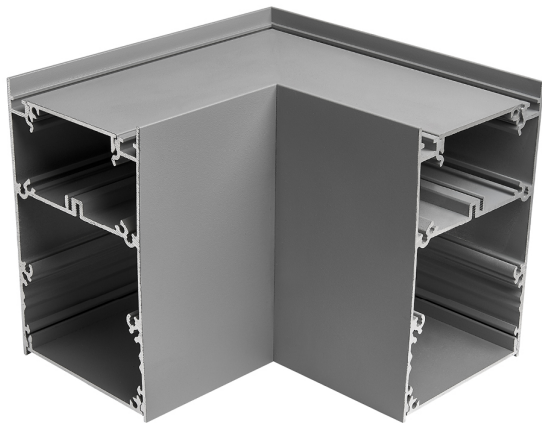

Accessory

Ref. TZ70M006G

Ref TZ70M006G compatible series equipment Trazzo Mixto. Built in Wall or ceiling mounted fitting with ABS injected housing and opal polycarbonate diffuser. Color: Grey

Dimensions (mm):